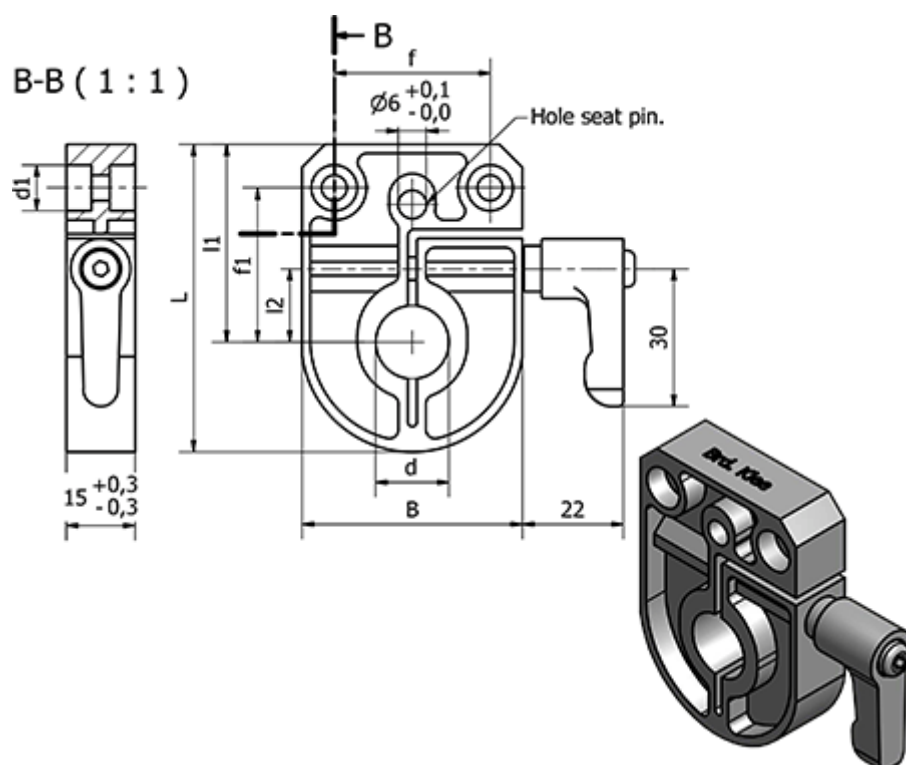

Article number: 2307085907  
Description: E+G Clamping plate  
BSA51-10

## Measures

B = 33

d = 10

d1 = 4.5

f = 21

f1 = 23.5

L = 47

I1 = 30.5

I2 = 11

Type = BSA51-10